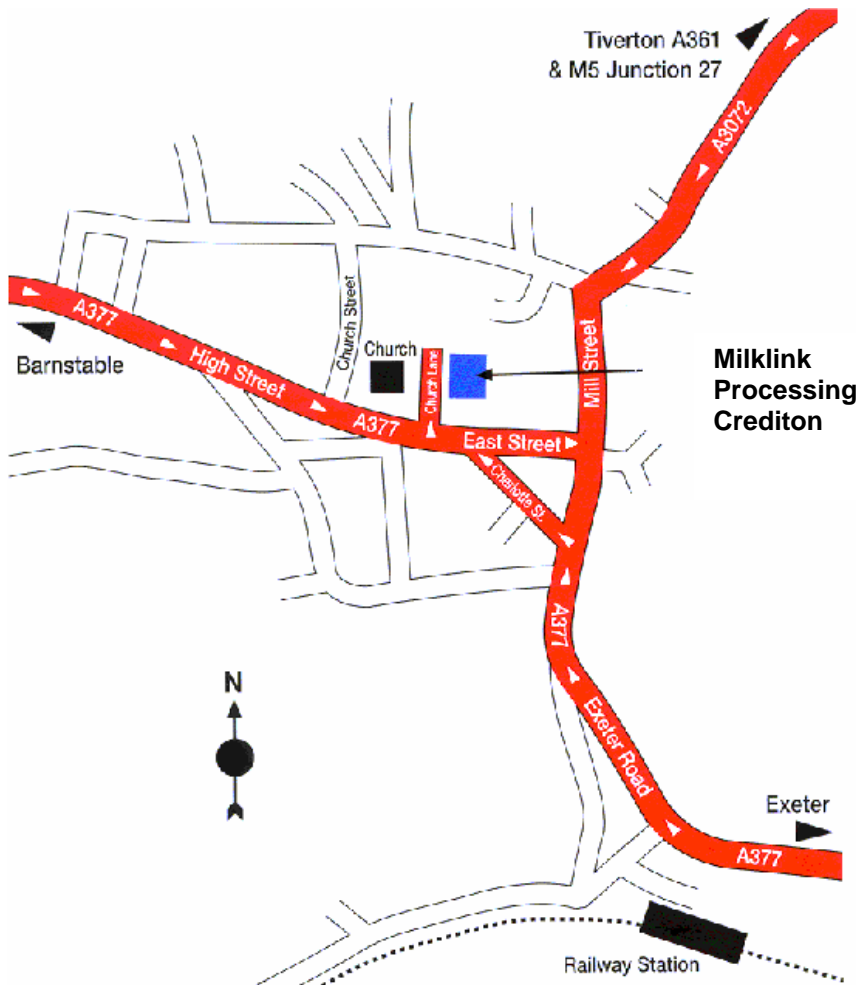

### How to find us

**FROM THE NORTH M5**  
 Come off the M5 at **Junction 27**, follow the A361 to Tiverton, then A396 to Bickleigh and A3072 to Crediton. On entering Crediton the parish church will be found on the right hand side of the main road just beyond a wide bend. Milklink Processing-Crediton is situated in the lane to the right just before the parish church.

**FROM THE EAST**  
 If approaching from East along the A30/A303, join the M5 at **Junction 29** (Granada Services) and follow the directions as from the North, above.

**FROM THE WEST**  
 If approaching from the West along the A38/A30, join the M5 at **Junction 31** and follow the directions as from the North above. Alternatively if not rush hour follow signs for Exeter and then Crediton along the A377.