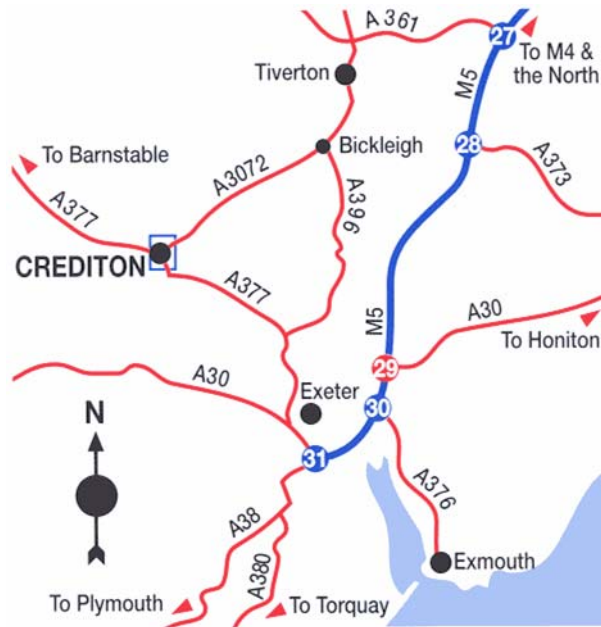

### How to find us

**FROM THE NORTH M5**  
 Come off the M5 at **Junction 27**, follow the A361 to Tiverton, then A396 to Bickleigh and A3072 to Crediton. On entering Crediton the parish church will be found on the right hand side of the main road just beyond a wide bend. Milklink Processing-Crediton is situated in the lane to the right just before the parish church.

**FROM THE EAST**  
 If approaching from East along the A30/A303, join the M5 at **Junction 29** (Granada Services) and follow the directions as from the North, above.

**FROM THE WEST**  
 If approaching from the West along the A38/A30, join the M5 at **Junction 31** and follow the directions as from the North above. Alternatively if not rush hour follow signs for Exeter and then Crediton along the A377.